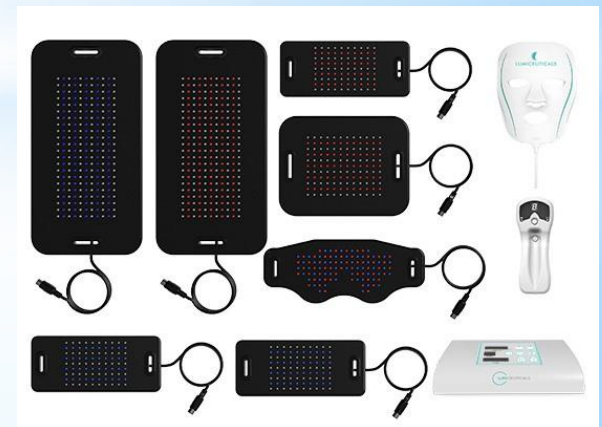

Choosing A Light System

- FDA OTC Clearance for Pain Relief, Increased Circulation, & Injury Recovery
- Medical Grade Diodes. The more diodes the stronger the transdermal effect.
- Light Delivered is Pulsed at Highly Accurate Harmonic Frequencies with Custom Program Capabilities
- Designed For Multi-Dimensional Health of Mind, Body, and Spirit
- Customer Service with Free, Ongoing Educational Support
- 3 Year Warranty Minimum
- Extended Warranties Even Better – 2 Year Extension Available for 5 years of total coverage.
- Cost Effective Trial Programs
- Pennies per session for daily use.