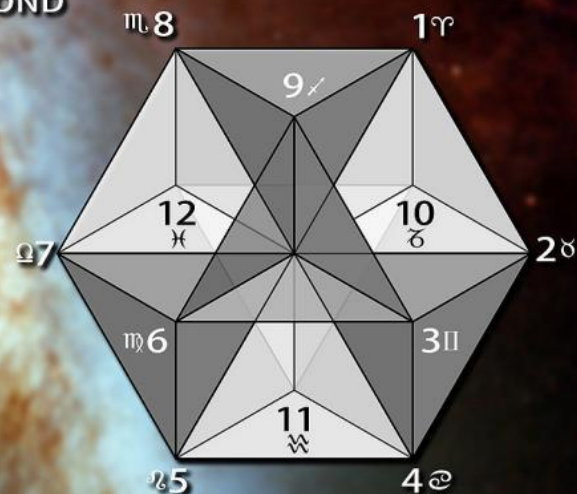

$25,920 \div 60 = 432$   
60 SECONDS  
60 MINUTES

$$432 \div 12 = 36 (9)$$