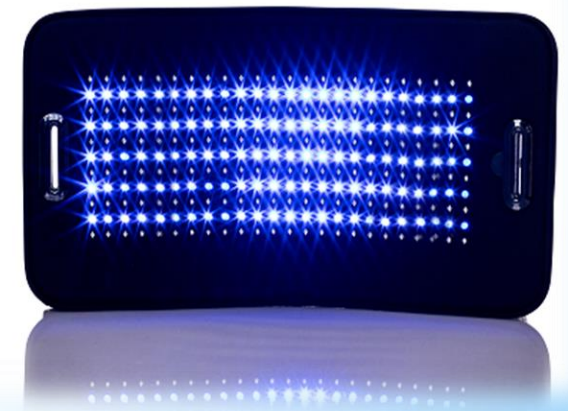

Pad Accessories

Eye Mask $585

- 54 Red
- 54 Blue
- Calming for the Nervous System
- Comes in 2 styles – Portable & Standard

Red Local Pad $750

- 60 Red Diodes
- 72 Near Infrared Diodes

Blue Local Pad $750

- 60 Blue Diodes
- 72 Near Infrared Diodes

Red Body Pad $1050

- 120 Red Diodes
- 144 Near Infrared Diodes

Blue Body Pad $1050

- 120 Blue Diodes
- 144 Near Infrared Diodes