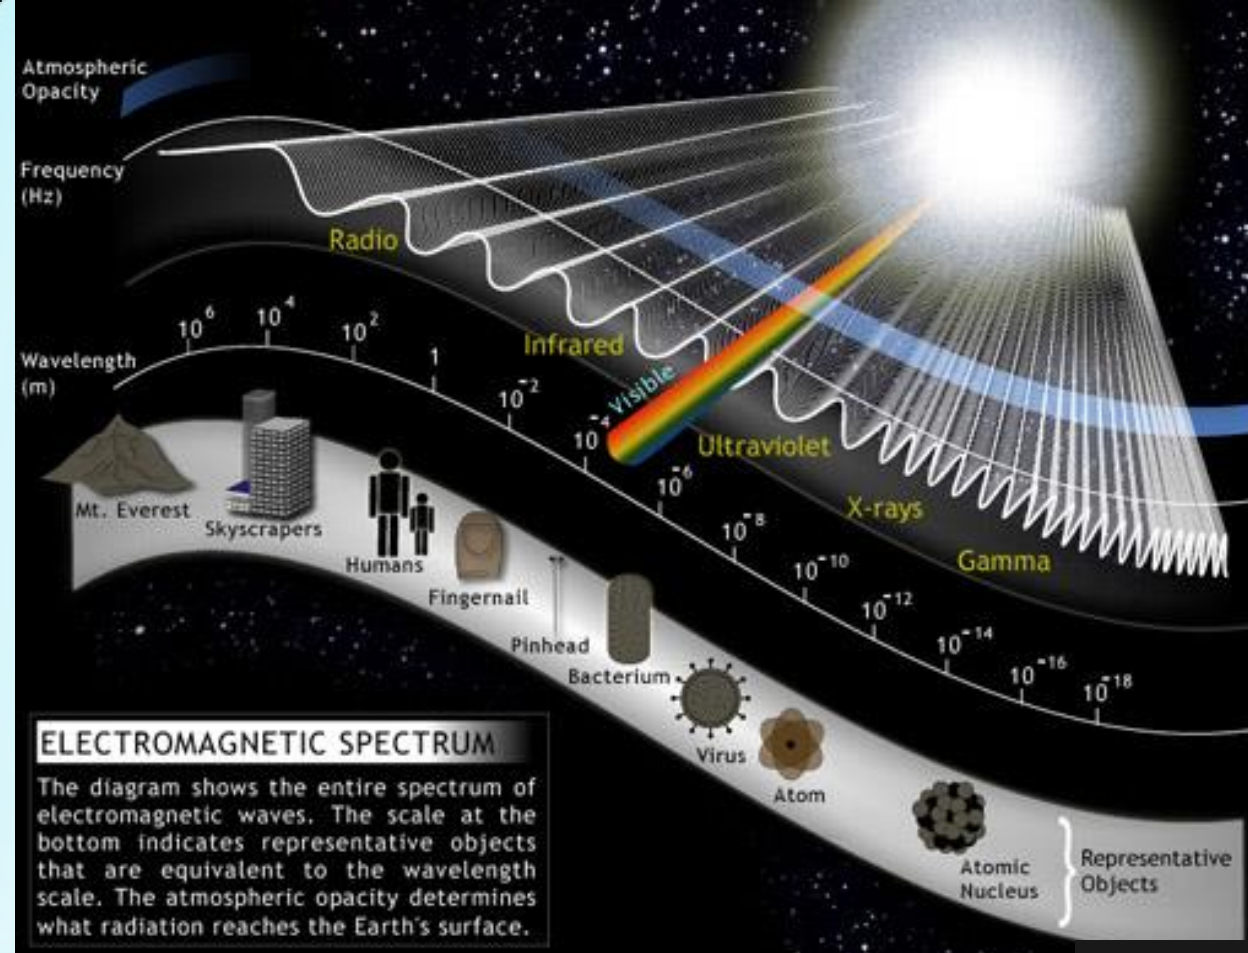

# LumiCeuticals – Ultimate Self Healing

**Harmonic Light is an Optimal Environment that Supports the Body's Natural Ability to Heal, Regenerate & Thrive**

*"What you seek  
is seeking you"  
Rumi*

# LIGHT

Electromagnetic energy waves  
&  
a photon, a particle of energy

Powerfully sends  
information - think  
fiber optics & quantum  
effect

The *Goldie Locks Portion* of visible and near visible light acts a nutrient that is vital to our health & wellbeing.

**“Man is essentially a being of light.”**

1974 – Albert Fritz Popp – Biophoton field.

“Every cell in the body emits more than 100,000 light impulses or photons per second.

This light has been found to be the steering mechanism behind all biochemical reactions.”