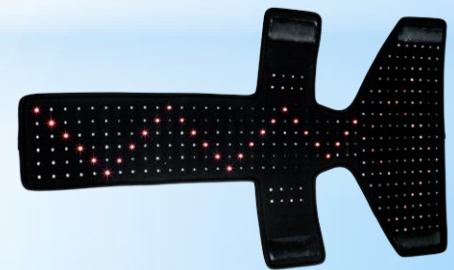

Choose a Free Gift $700 Value:

- Portable Red/IR Handheld
- Facial Rejuvenator
- 60% off Chakra Wand Set (+$300)
- 50% off Super T Pad (+$750)