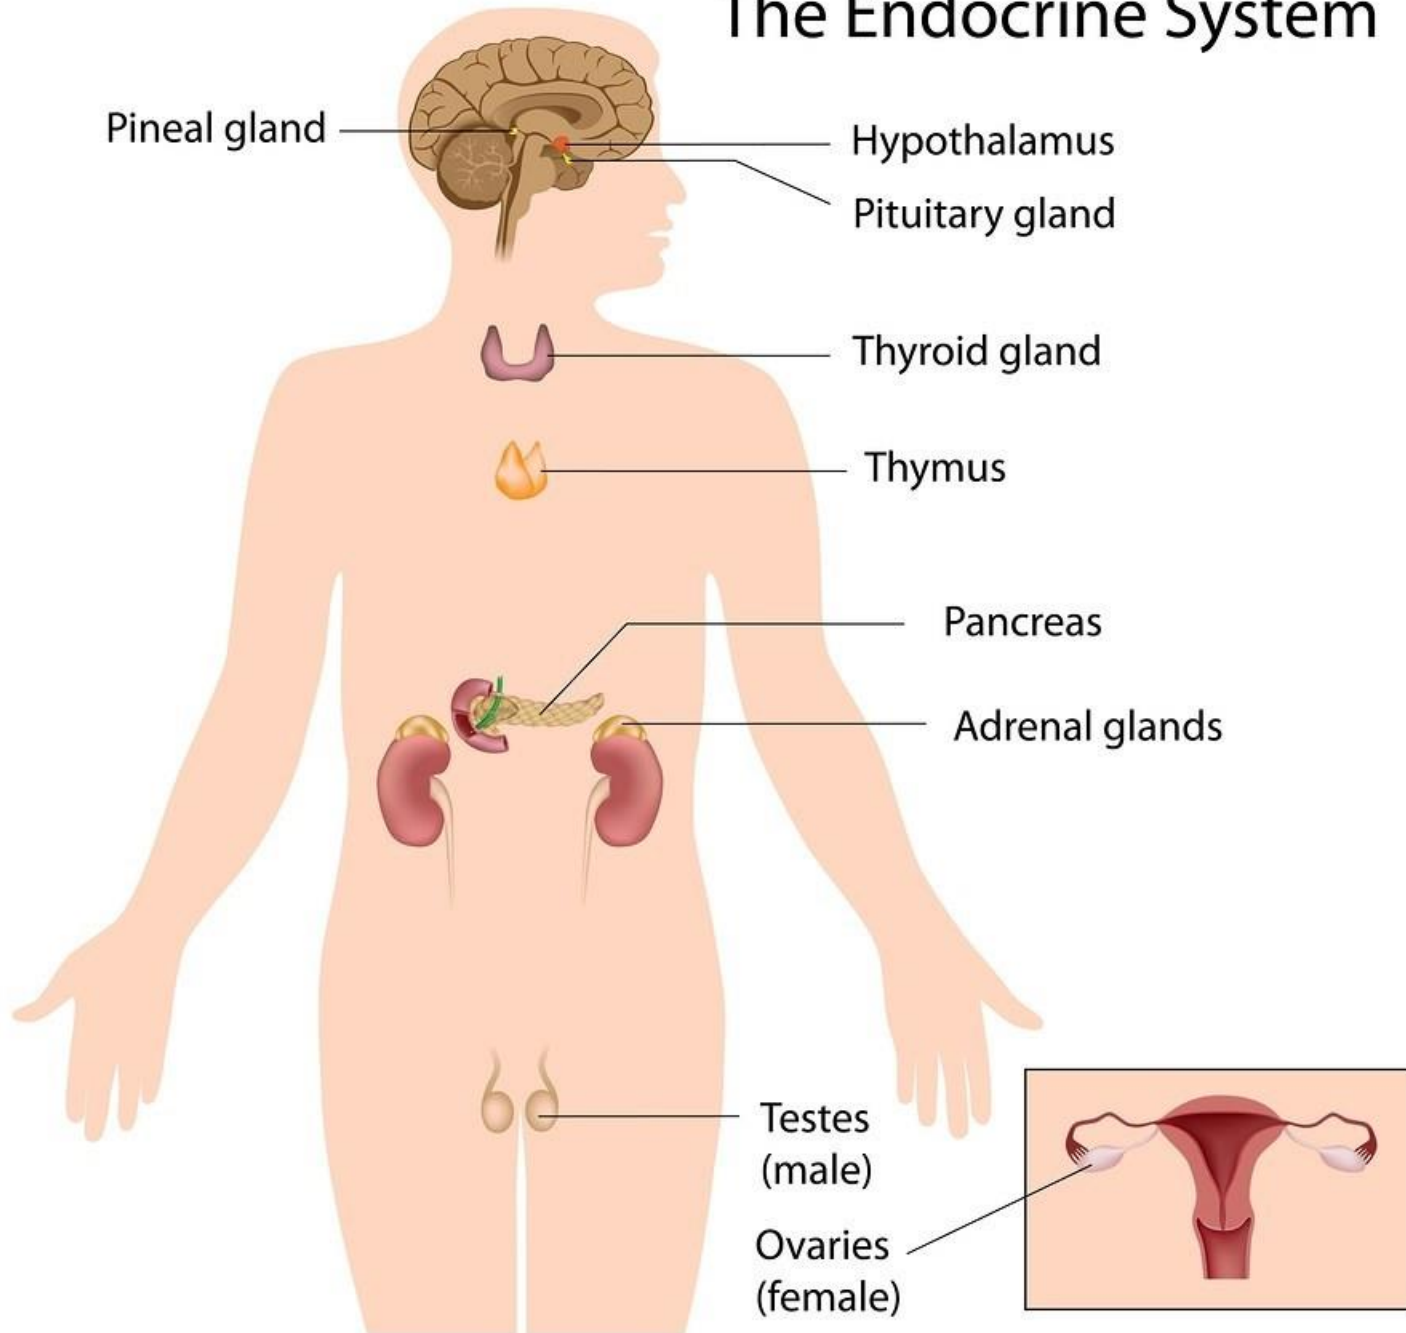

# Receiving through the Eyes

A single photon hitting the back of the retina lights up the brain.

We receive light through our eyes into our light meter, the pineal gland.

Light synchronizes us with our natural world and consciousness.

# The Pineal Gland

- **Sleep Cycles**
- **Mood**
- **Hormones**
- **Intuition**
- **Memory**
- **Creativity**
- **Consciousness**

# The Endocrine System