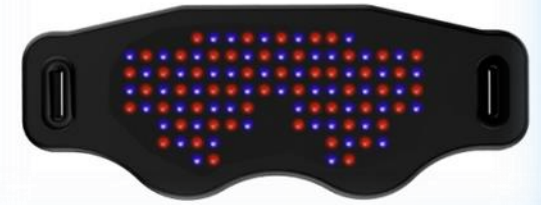

Pad Accessories

Eye Mask $585

- 54 Red
- 54 Blue
- Calming for the Nervous System
- Comes in 2 styles – Portable & Standard