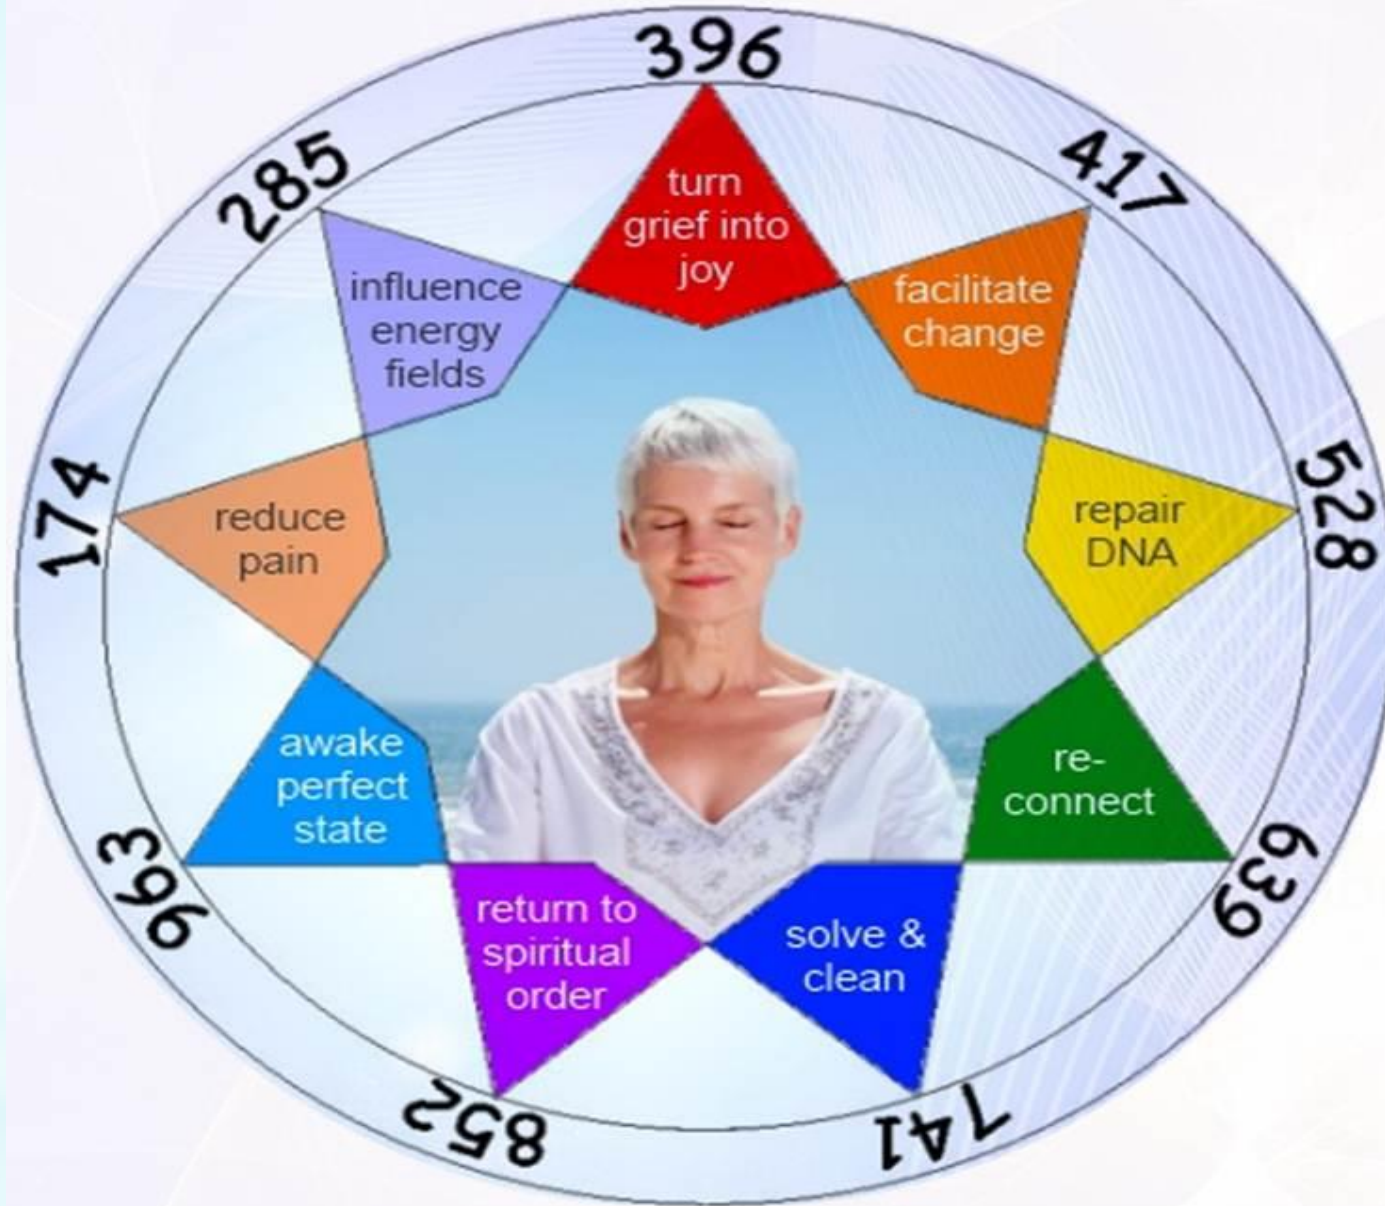

**Sweeping Settings A, B, C Deliver Pulsed Light in a Series of Frequencies During a 21 minute Relaxing Session**

We are just beginning to prove the ancient wisdom that all life is organized according to divine geometry.