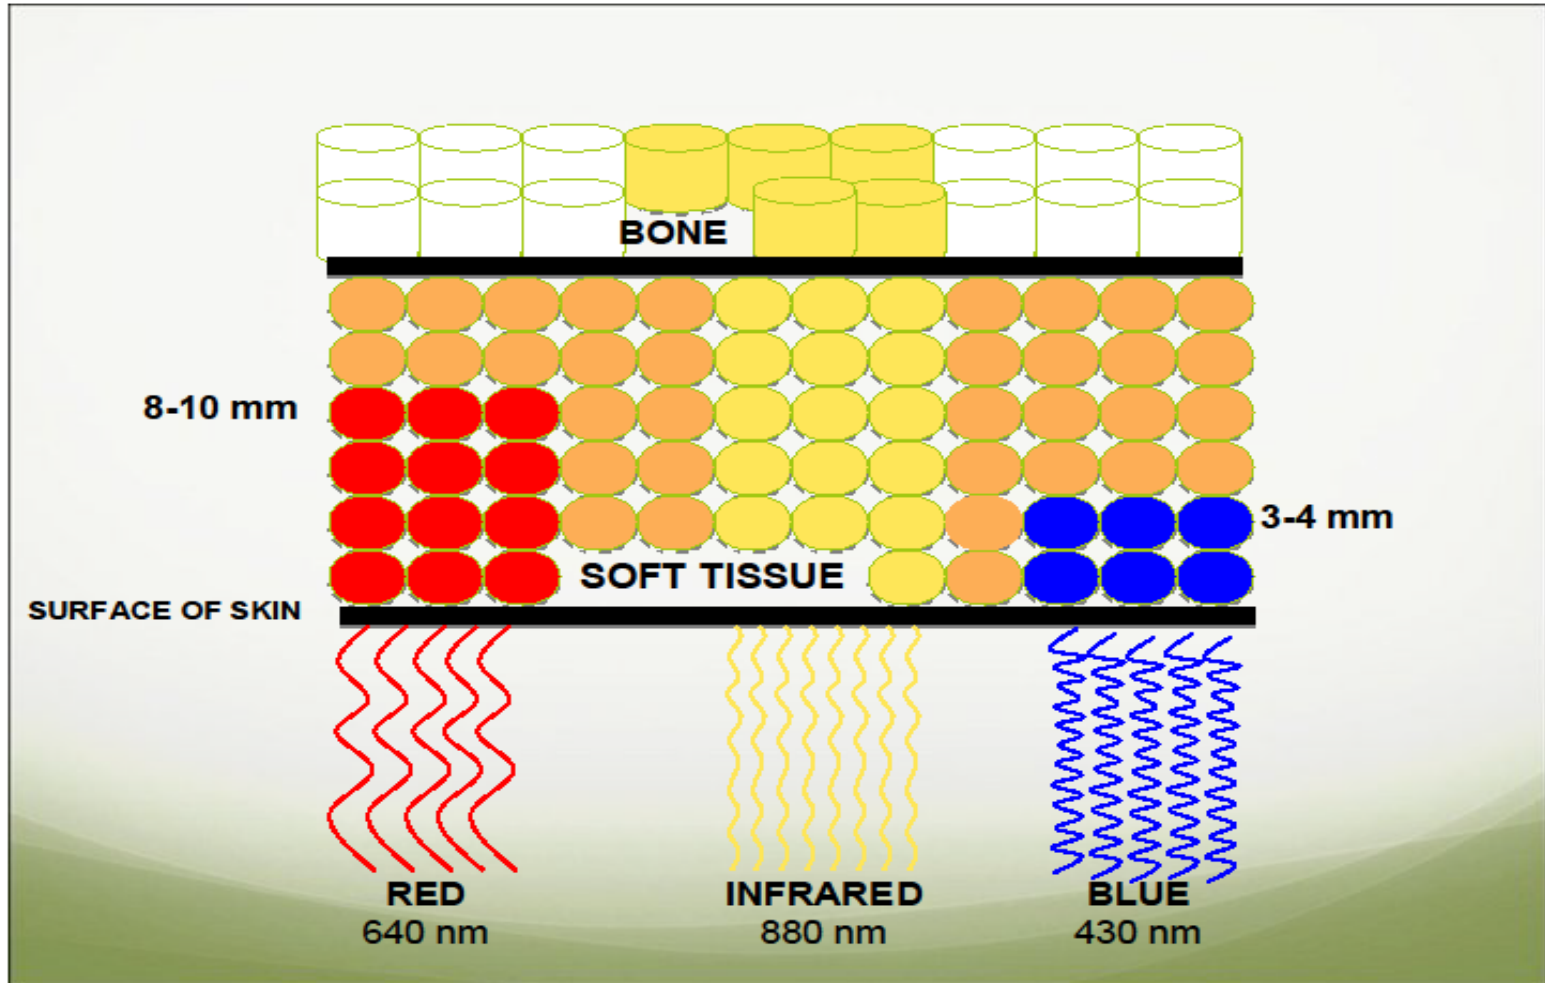

Transdermal Effect of Harmonic Light Impact Skin to Bone