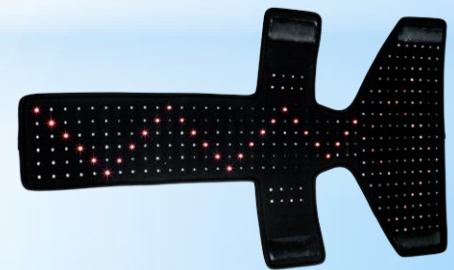

LumiVibe Pro6:

Our Favorite System

- Pro6 Controller
- Digital display, timer
- ABC 1-7
- 88 Custom Sweeps
- 9999 Frequencies
- Unlimited Possibilities

4 Pads Standard

- Relaxation Eye Mask
- Red/Infrared Body Pad
- Blue/Infrared Body Pad
- Red/Infrared Pain Buster

or

Choose a Free Gift \$700 Value:

- Portable Red/IR Handheld
- Facial Rejuvenator
- 60% off Chakra Wand Set (+\$300)
- 50% off Super T Pad (+\$750)

Base Price \$6210

LumiVibe Pro10:

Our Best Value Save \$1500