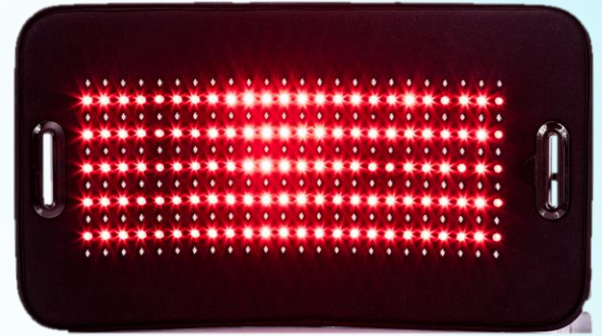

Harmonic Light is an Optimal Environment that Supports the Body's Natural Ability to Heal, Regenerate & Thrive

*"What you seek
is seeking you"
Rumi*

Light Therapy:

- Used all over the world
- **Thousands** of hospitals, clinics and private practices
- **30+** years global use
- **2,500+** research studies of light technology on the human body
- Every medical discipline is using or researching light energy
- Research for yourself the latest findings at **pubmed.com**
- Also called *Low Level Light Therapy, Photobiomodulation*