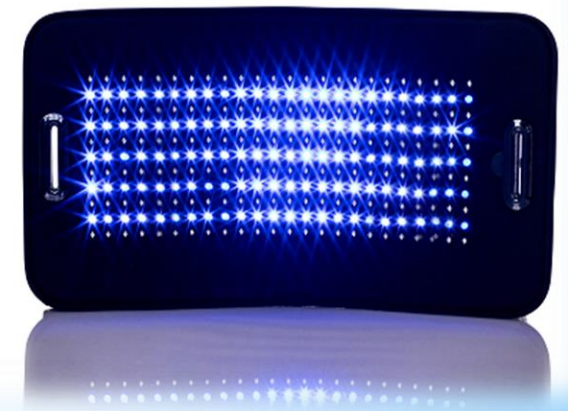

Red Body Pad $1050

- 120 Red Diodes
- 144 Near Infrared Diodes

Blue Body Pad $1050

- 120 Blue Diodes
- 144 Near Infrared Diodes