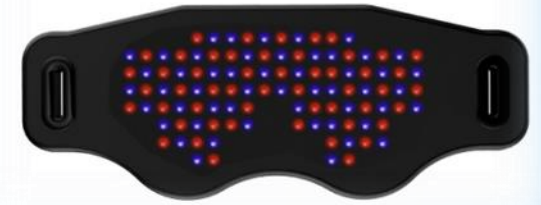

or

Choose a Free Gift \$700 Value:

- Portable Red/IR Handheld
- Facial Rejuvenator
- 60% off Chakra Wand Set (+\$300)
- 50% off Super T Pad (+\$750)

Base Price \$6210

LumiVibe Pro10:

Our Best Value Save \$1500

- 6 Port Pro Controller
- ABC 1-7
- 88 Custom Sweeps
- 9999 Frequencies
- Unlimited Possibilities

8 Pads Standard

- Eye Mask
- Red/Infrared Body Pad
- Blue/Infrared Body Pad
- Red/Infrared Pain Buster
- Red/Infrared Local Pad
- Blue/Infrared Buster Pad
- Renew Facial Rejuvenator
- Go2 Handheld System – Handheld & Portable Eye Mask or Blue Buster
- Mix and match to upgrade to Super T or Include Chakra Wands

Can
Be
Substituted

Pad Accessories

Eye Mask \$585

- 54 Red
- 54 Blue
- Calming for the Nervous System
- Comes in 2 styles – Portable & Standard

Red Local Pad \$750

- 60 Red Diodes
- 72 Near Infrared Diodes