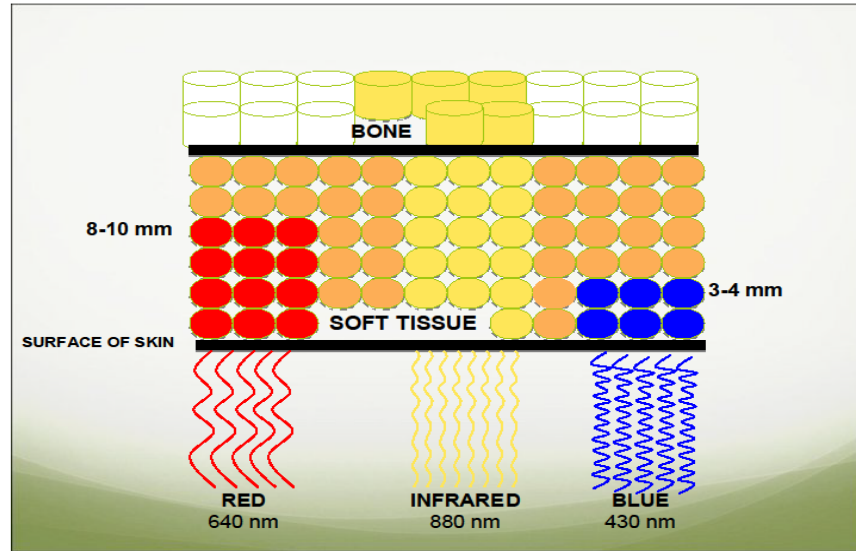

Red: Studies Show it Supports Soft Tissue Health

Muscle (Heart), Fatty Tissue, Gums, Wounds, Elevated Mood, Skin, Organ, Brain Circulation, Nitric Oxide Induction, Inflammation, Pain

Near Infrared: Studies Show it Supports Soft and Hard Tissue Health

Bones, Joints, Tendons, Teeth, Nitric Oxide Induction: Pain, Inflammation, Lymphatics, Brain. Deeper Penetration Depth in the Body.

Blue: Studies Show It is Cleansing & Supports Skin & Liver Health

Collagen, Mood Calming, Inflammation, Nervous System Calming, Auto-Immune Support, Liver, Anti-Pathogenic Properties: Anti-Viral, Anti-Fungal, Anti-Bacterial