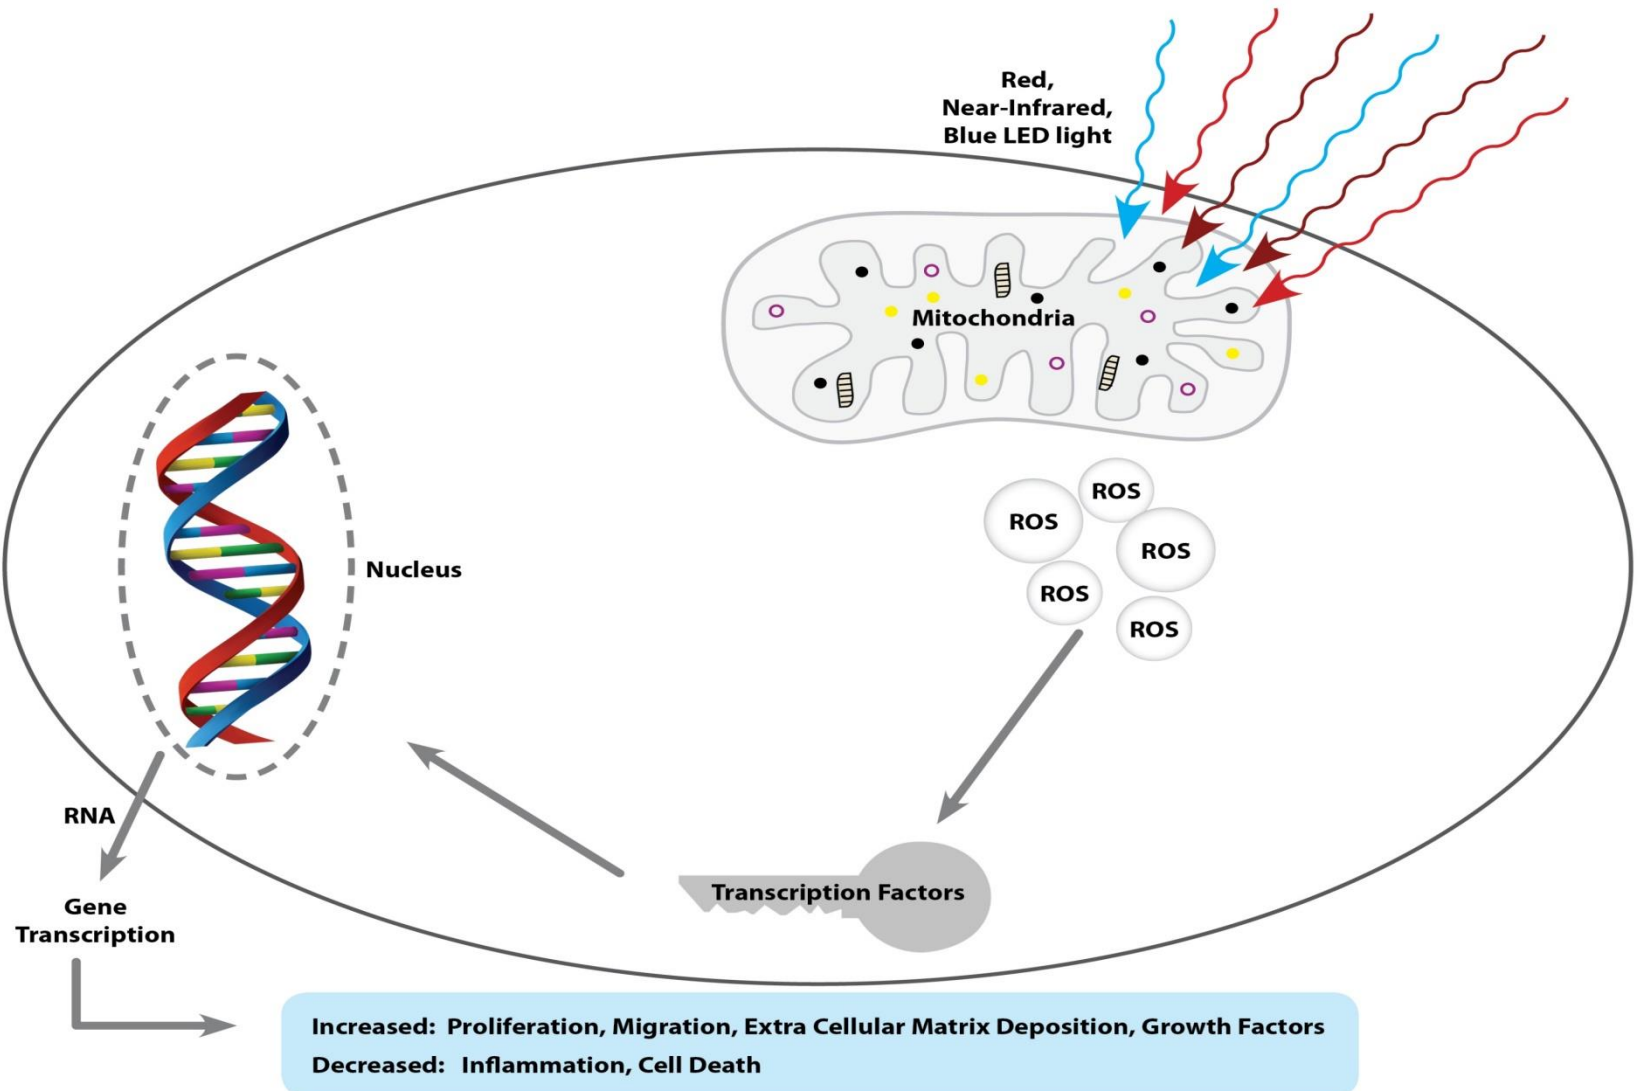

Light & Oxygen