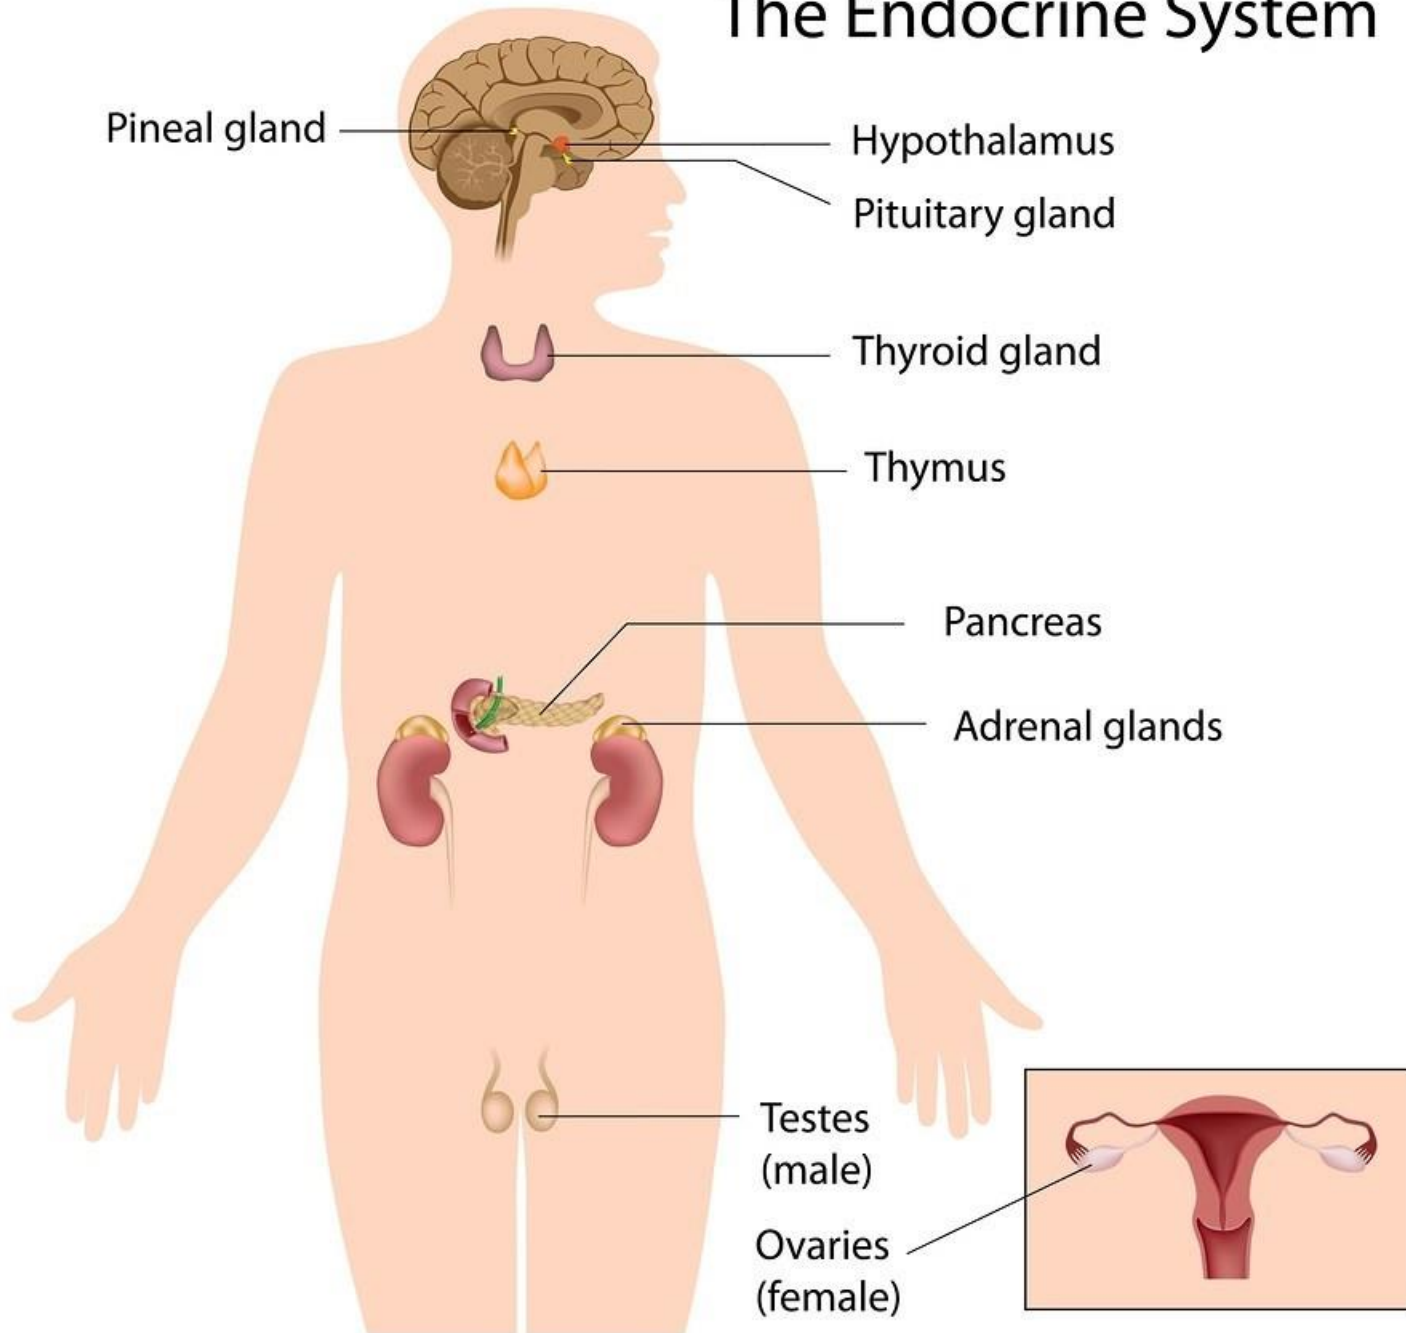

3. In Our Field - Quantum Effect.

Receiving through the Eyes

A single photon hitting the back of the retina lights up the brain.

We receive light through our eyes into our light meter, the pineal gland.

Light synchronizes us with our natural world and consciousness.

The Pineal Gland

- **Sleep Cycles**
- **Mood**
- **Hormones**
- **Intuition**
- **Memory**
- **Creativity**
- **Consciousness**

The Endocrine System

Nervous System Balance

**“95% of all dis-ease
is caused by stress.”**