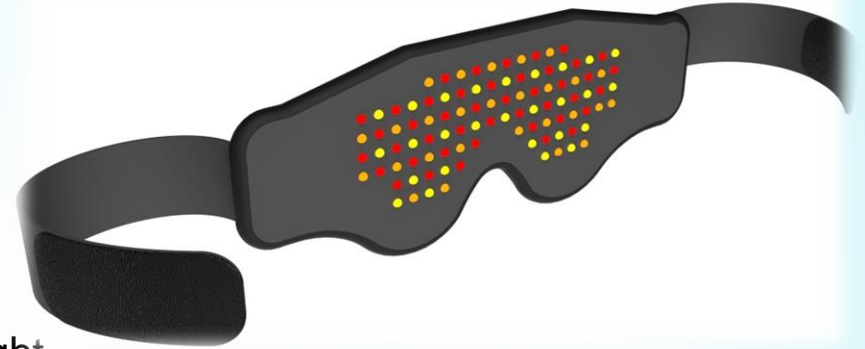

Restoration Mask

Restore your sense of wellness

98 Medical Grade Diodes

- 27 Red 660 nm
- 44 Near Infrared 830 nm
- 27 Yellow 590 nm

Research has found that these wavelengths of light

- Increase Circulation
- Decrease Inflammation & Cell Degeneration

Researched Properties of Yellow 550-590 nm

Energizes

- Vision, Digestion, Lymph, Joints, Gallbladder, Detoxification, Pancreas, Spleen, Immunity
- Intellectual Strength, Optimism, Detachment, Flexibility, Peace, Opening