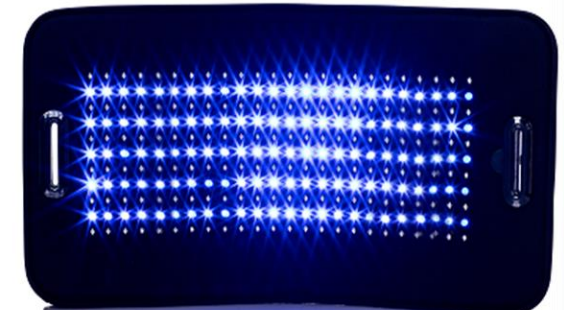

Red Body Pad $1,050

- 120 Red Diodes
- 144 Near Infrared Diodes

Blue Body Pad $1,050

- 120 Blue Diodes
- 144 Near Infrared Diodes