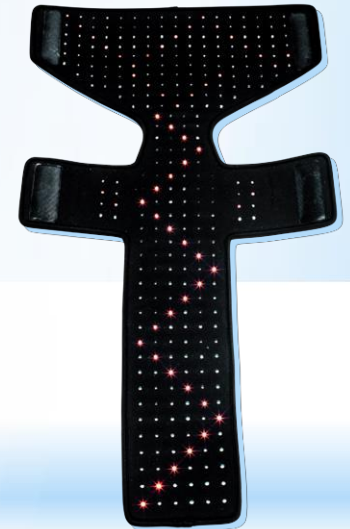

Exclusive design of over 56 Red and 248 Near Infrared diodes
Comfortably Conforms to

- Head
- Sacrum to Spine
- Shoulder to Tailbone
- Foot
- Perfect for the Whole Body