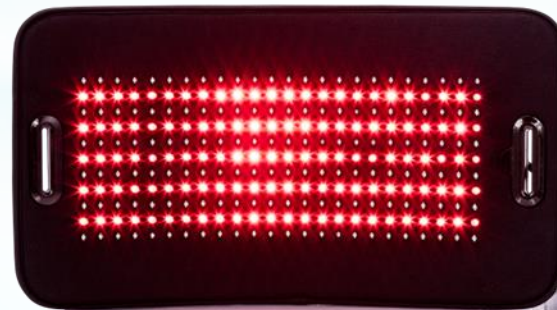

Red Body Pad $1,050

- 120 Red Diodes
- 144 Near Infrared Diodes

Blue Body Pad $1,050

- 120 Blue Diodes
- 144 Near Infrared Diodes