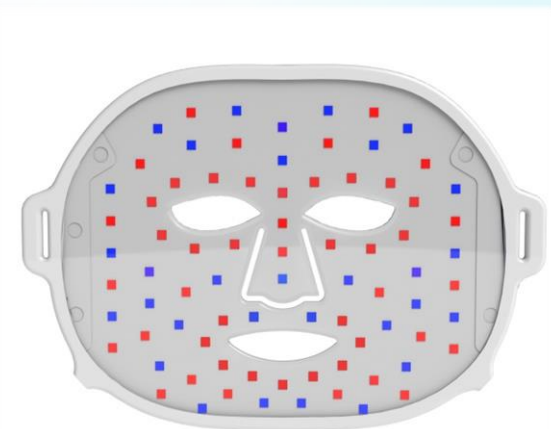

LumiClear Complexion Mask

Daily Complexion Support Light Therapy

Blue 415nm and Red 660nm wavelengths.

Research has found that applying these wavelengths to the skin

- Kills the bacteria associated with breakouts
- Stimulates fibroblasts to produce collagen
- Assist with scar tissue and healing.

Combine with additional pads to support increased circulation, cleansing and cell regeneration throughout the body including the liver, the skin's companion organ.

Can be used with the Flex 3, Grow6 or Pro6 Controller.

$700