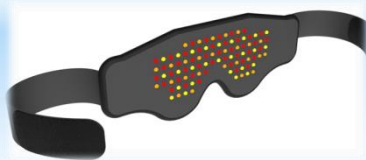

Choose a Free Gift $700 Value:

- Portable Red/IR Handheld
- Facial Rejuvenator
- 60% off Chakra Wand Set (+$300)
- 50% off Super T Pad (+$750)
- Green Soother or Restoration Eye Mask