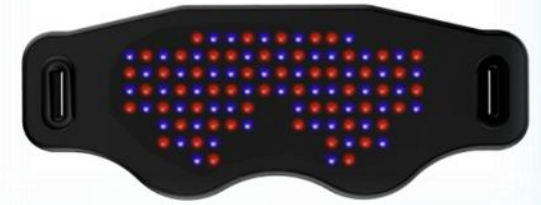

Pad Accessories

Eye Mask $550

- 54 Red
- 54 Blue
- Calming for the Nervous System
- Comes in 2 styles – Portable & Standard