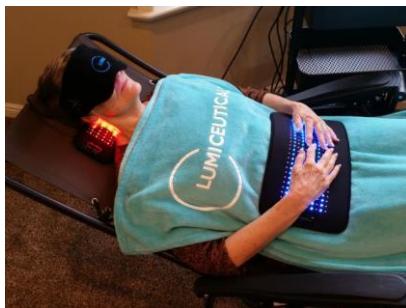

LumiCeuticals Vista Print Pro Shop Account

<http://shinewithlight.go.customprintcenter.com/register>

Order brochures, business cards, wall posters, stickers, event tablecloths and signs through Vista Print above or through a Kara Kroft Designs on page 262. Vista Print is better pricing for small orders. Kara is better for bulk.